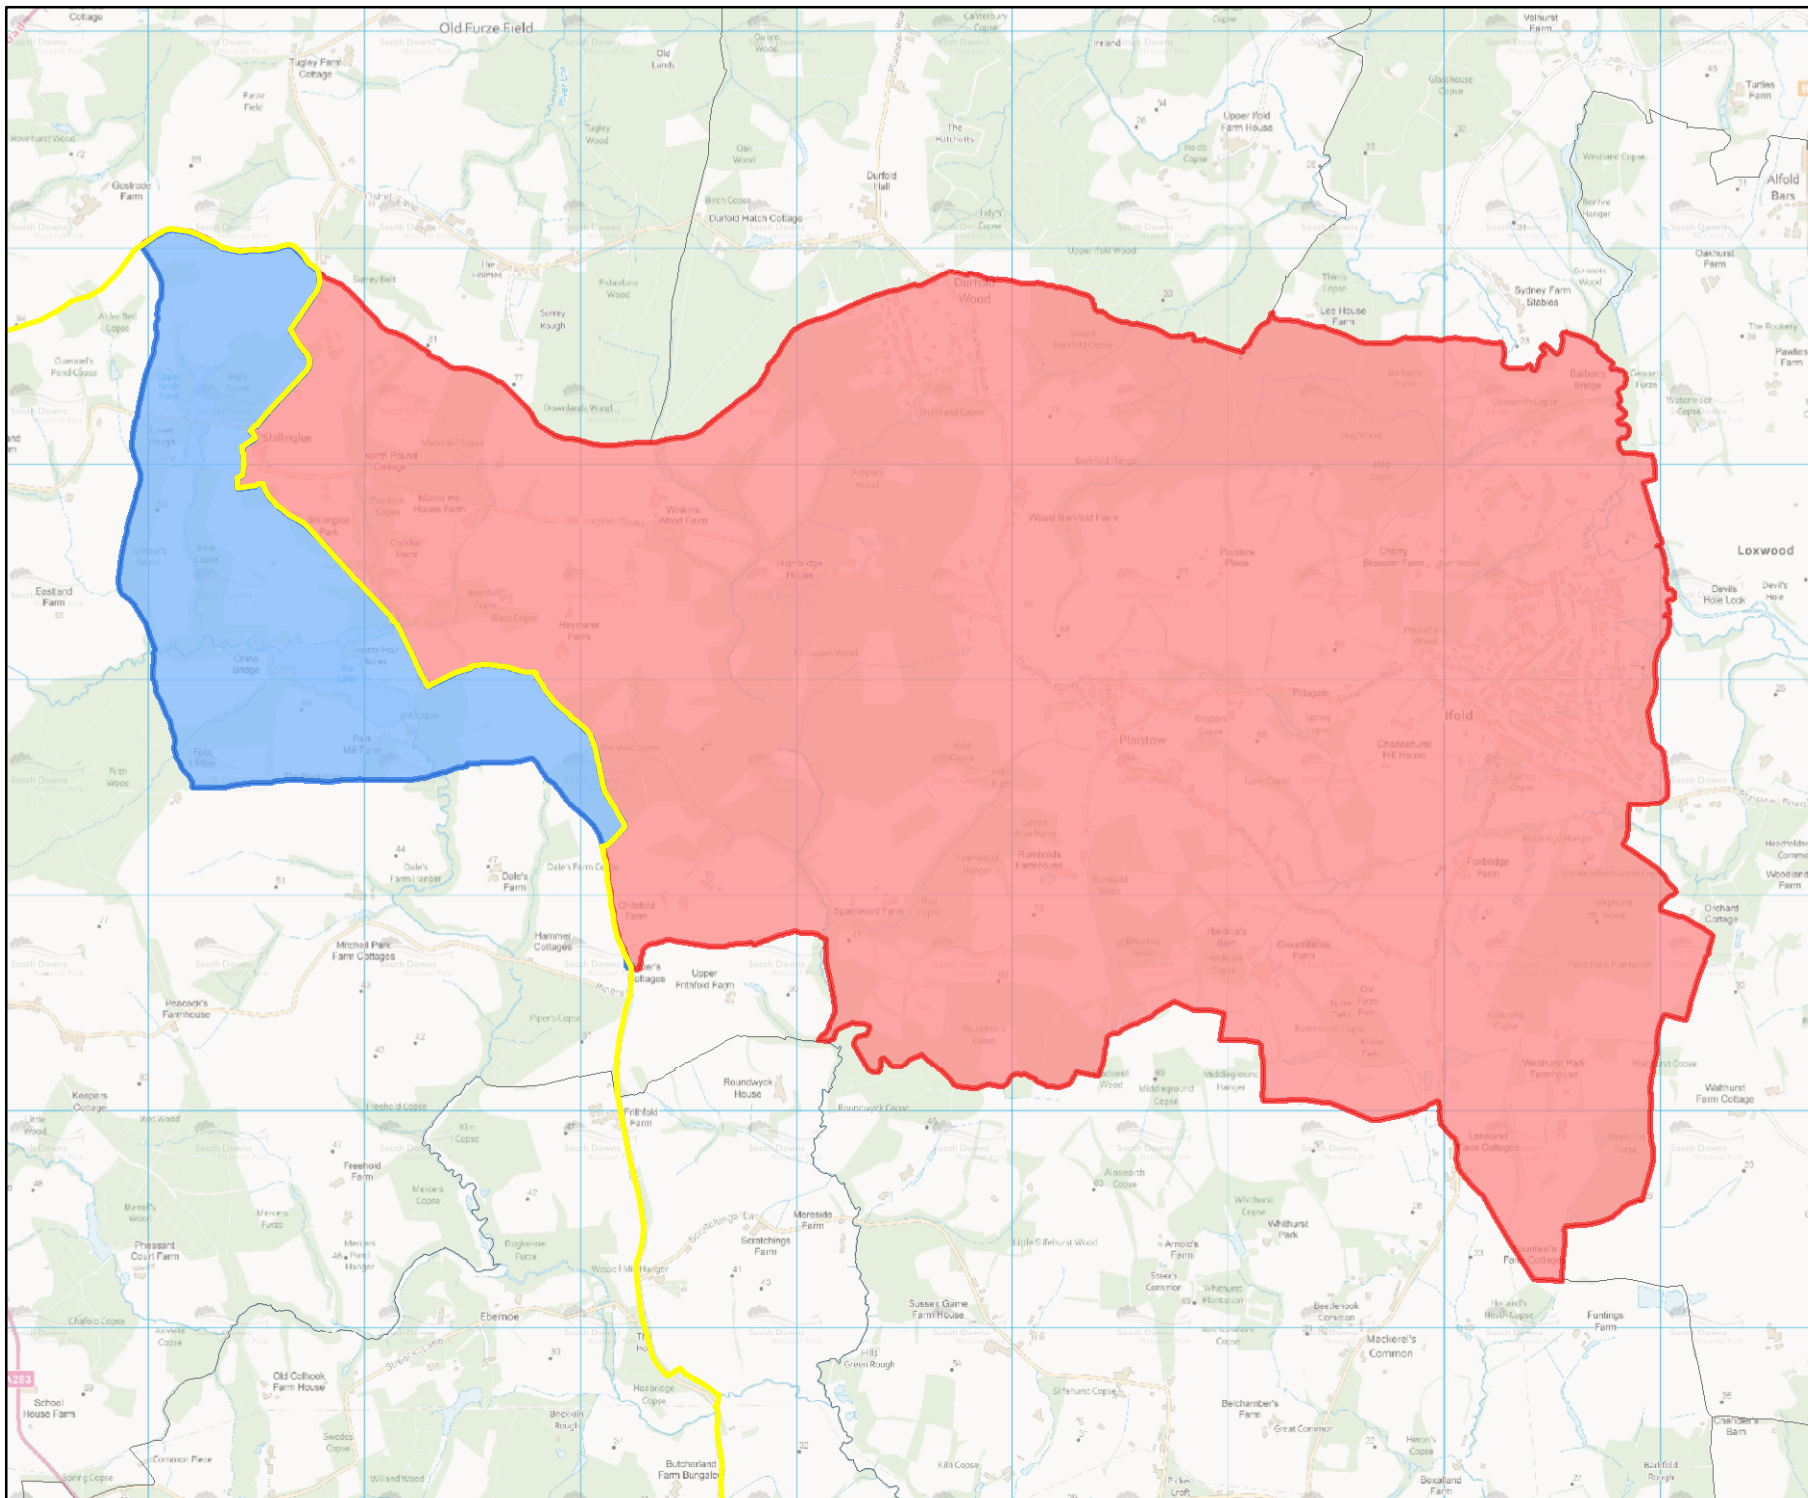

Designated Neighbourhood Area: Plaiستow and Ifold

KEY

 South Downs National Park Boundary

Designated Neighbourhood Area

 Within the National Park

 Outside the National Park
- Not Designated by National Park Authority

Scale 1:35,000

© Crown copyright and database rights
2013 Ordnance Survey 100050083